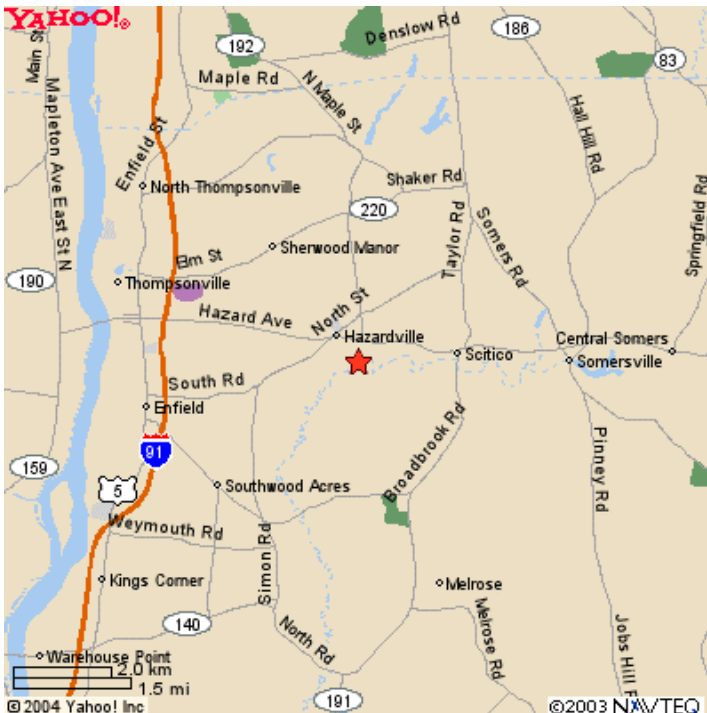

## Directions to the

32 South Maple Street  
Hazardville/Enfield, CT

### Hazardville/Enfield Area

### Powder Mill Barn Neighborhood

The Powder Mill Barn is located in Hazardville, CT, conveniently near US Rte 91 and CT Rte. 190.

#### ***From U.S. Rte. 91:/CT Rte. 190 East:***

- EXIT #47E towards SOMERS/HAZARDVILLE - go 0.3 mi
- Continue on HAZARD AVE (CT Rte. 190)- go 2.4 mi
- RIGHT on SOUTH MAPLE ST - go 0.2 mi
- Powder Mill Parking lot is on the RIGHT